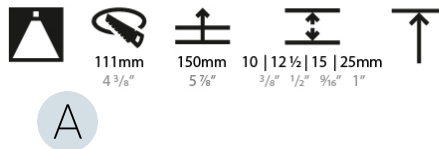

GENERAL

Series: Bioniq
Subseries: Bioniq Round Deep
Brand: Prolicht
Division: Architectural
Mounting Type: Trimless
Mounting Location: Ceiling
Subcategory: Downlight

PHYSICAL

Shape: Round
Diameter (mm): 107
Diameter (in): 4 3/16
Height (mm): 130
Height (in): 5 1/8
Ceiling Thickness (mm): 10 / 12.5 / 15 / 25
Ceiling Thickness (in): 3/8 or 1/2 or 9/16 or 1
Min. Recessing Depth (mm): 150
Min. Recessing Depth (in): 5 7/8
Light Distribution: Downlight
Weight (kg): 0.646
Weight (lbs): 1.42
Fixture Finish: SSR / BKV / CWI / CRY / HAB / UFT / ITA / RUA / FTG / MYG / LOD / PUS / FRO / FUP / KIA / POP / BLS / SPG / MEY / GOH / GUM / CHC / COM / ABZ / JAG / OBR / MOS / ROR
Fixture Material: Aluminum Die Cast
Cut-out Measurements: Ø 111mm / 4 3/8"
Upon Request: Unique Ceiling Thickness

LED

Number of LEDs: 1
Color Temperature (°K): 2700 / 3000 / 3500 / 4000
Max. Delivered Lumen (lm): 876 / 909 / 955 / 974
Nominal Lumen (lm): 1304 / 1352 / 1421 / 1450
CRI: >90 CRI
Efficiency (%): 87.9 / 88.4 / 87.9
Lamp Life (hrs): 50000
Upon Request: RGB-W Tunable White Special Color Temperature Special LED

OPTICAL

Reflector°: 18 / 42 / 60
Optic°: Lens Pack - No Lens / Linear Spread Lens / Honeycomb / Spread Lens
Upon Request: Special Beam Angles

RATINGS AND CERTIFICATIONS

382, F 416-247-9319, www.zaneen.com
 Certified by Intertek for North American Standards at the end of the existing Model #. For assistance on 'custom' specifications, contact zteam@zaneen.com.
 In a constant effort to supply the best product, we reserve the right to change specifications or materials without notice. The most recent specification sheets are found at zaneen.com
 IP rating: IP20